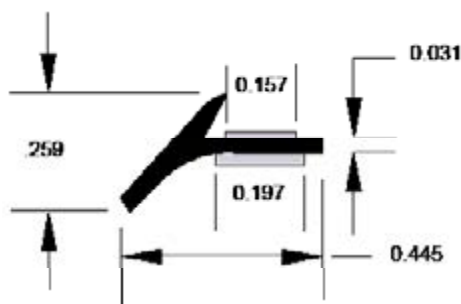

Drawings are not to scale.

Tape-On Seals

D-Bulb

Part #	Material	Tape Width	Standard Carton
75002083	EPDM Sponge Rubber	.374"	200'

Offset Bulb

Part #	Material	Tape Width	Standard Carton
75002084	EPDM Sponge Rubber	.472"	250'

Dual Bulb

Part #	Material	Tape Width	Standard Carton
75002085	EPDM Sponge Rubber	.472"	250'

Y-Bulb

Part #	Material	Tape Width	Standard Carton
75002086	EPDM Sponge Rubber	.315"	250'

Trim Seal

Part #	Material	Tape Width	Standard Carton
75002087	TPV Rubber	Dual Tape	500'