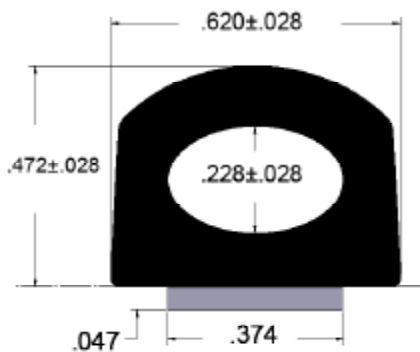

Drawings are not to scale.

Tape-On Seals

D-Bulb

Part #	Material	Tape Width	Standard Carton
75002083	EPDM Sponge Rubber	.374"	200'

Offset Bulb

Part #	Material	Tape Width	Standard Carton
75002084	EPDM Sponge Rubber	.472"	250'

Dual Bulb

Part #	Material	Tape Width	Standard Carton
75002085	EPDM Sponge Rubber	.472"	250'

Y-Bulb

Part #	Material	Tape Width	Standard Carton
75002086	EPDM Sponge Rubber	.315"	250'

Trim Seal

Part #	Material	Tape Width	Standard Carton
75002087	TPV Rubber	Dual Tape	500'