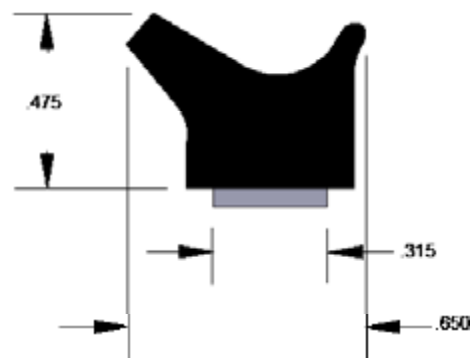

Drawings are not to scale.

Tape-On Seals

D-Bulb

Part #	Material	Tape Width	Standard Carton
75002083	EPDM Sponge Rubber	.374"	200'

Offset Bulb

Part #	Material	Tape Width	Standard Carton
75002084	EPDM Sponge Rubber	.472"	250'

Dual Bulb

Part #	Material	Tape Width	Standard Carton
75002085	EPDM Sponge Rubber	.472"	250'

Y-Bulb

Part #	Material	Tape Width	Standard Carton
75002086	EPDM Sponge Rubber	.315"	250'

Trim Seal

Part #	Material	Tape Width	Standard Carton
75002087	TPV Rubber	Dual Tape	500'