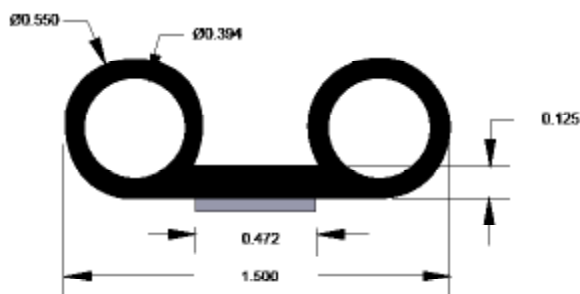

Drawings are not to scale.

Tape-On Seals

D-Bulb

Part #	Material	Tape Width	Standard Carton
75002083	EPDM Sponge Rubber	.374"	200'

Offset Bulb

Part #	Material	Tape Width	Standard Carton
75002084	EPDM Sponge Rubber	.472"	250'

Dual Bulb

Part #	Material	Tape Width	Standard Carton
75002085	EPDM Sponge Rubber	.472"	250'

Y-Bulb

Part #	Material	Tape Width	Standard Carton
75002086	EPDM Sponge Rubber	.315"	250'

Trim Seal

Part #	Material	Tape Width	Standard Carton
75002087	TPV Rubber	Dual Tape	500'