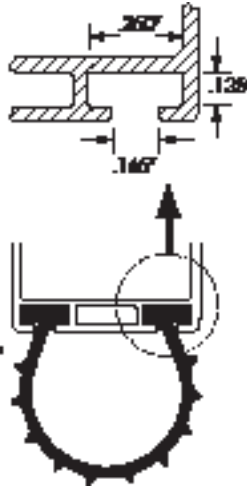

Garage Door Threshold

PART NUMBER	FT./ CARTON	LENGTHS PER CARTON	FT./ LENGTH
75002048	82	1	82

Made of EPDM Rubber.

Drawings are not to scale.

Garage Door Weatherstripping StanStrip™ for Metal Doors

Rubber Weatherstrip