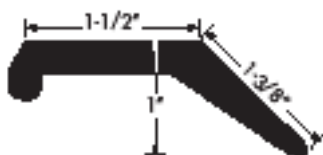

Drawings are not to scale.

Garage Door Weatherstripping StanStrip™ for Overhead Doors

Regular
for 1 - 3/8" Doors

75000650
75000651

Twin Contact
for 1 - 3/8" Doors

75000451

Residential
for 1 - 3/8" Doors

75000734
75000444

Narrow
for 1" Doors

75000445

Heavy Duty
for 1 - 3/4" Doors

75000663
75001339

Extra Large
for 1 - 3/4" Doors

75000661
75001340

PART NUMBER	FT./ CARTON	LENGTHS PER CARTON	FT./ LENGTH
75000650	200	2	100
75000651	100	1	100
75000451	200	2	100
75000734	200	2	100
75000444	100	1	100
75000445	200	2	100
75000663	200	2	100
75001339	100	1	100
75000661	200	2	100
75001340	100	1	100