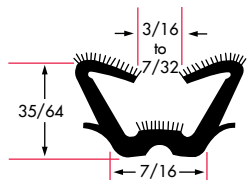

Flexible
Flocked Lining
All-Rubber

75000634 96"

AS1336

Flexible
Flocked Lining
All-Rubber

75000457 96"

AS1268

Flexible
Flocked Lining
All-Rubber

75000639 96"

AS1340

Flexible
Flocked Lining
All-Rubber

75000452 96"

Drawings are not to scale.

Channel and Weatherstripping

Unbeaded All-Rubber Channels with Flocked or Coated Linings

AS1369
Flexible
Flocked Lining
All-Rubber
75000486 72"

AS1528
Flexible
Flocked Lining
All-Rubber
75000638 96"

AS1395
Flexible
Flocked Lining
All-Rubber
75000458 96"

AS1720
Flexible
Flocked Lining
All-Rubber
75001374 96"

AS1466
Flexible
Flocked Lining
All-Rubber
75000566 96"