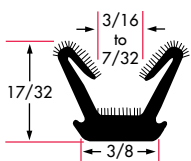

Flexible
Flocked Lining
All-Rubber

75000634 96"

AS1336

Flexible
Flocked Lining
All-Rubber

75000457 96"

AS1268

Flexible
Flocked Lining
All-Rubber

75000639 96"

AS1340

Flexible
Flocked Lining
All-Rubber

75000452 96"

Drawings are not to scale.

Channel and Weatherstripping

Unbeaded All-Rubber Channels with Flocked or Coated Linings

AS1369
Flexible
Flocked Lining
All-Rubber
75000486 72"