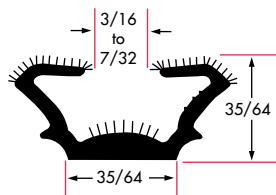

AS1340

Flexible
Flocked Lining
All-Rubber

75000452 96"

Drawings are not to scale.

Channel and Weatherstripping

Unbeaded All-Rubber Channels with Flocked or Coated Linings

AS1369
Flexible
Flocked Lining
All-Rubber
75000486 72"

AS1528
Flexible
Flocked Lining
All-Rubber
75000638 96"

AS1395
Flexible
Flocked Lining
All-Rubber
75000458 96"

AS1720
Flexible
Flocked Lining
All-Rubber
75001374 96"

AS1466
Flexible
Flocked Lining
All-Rubber
75000566 96"