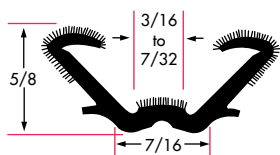

Flexible
Flocked Lining
All-Rubber

75000634 96"

AS1336

Flexible
Flocked Lining
All-Rubber

75000457 96"

AS1268

Flexible
Flocked Lining
All-Rubber

75000639 96"

AS1340

Flexible
Flocked Lining
All-Rubber

75000452 96"

Drawings are not to scale.

Channel and Weatherstripping

Unbeaded All-Rubber Channels with Flocked or Coated Linings

AS1369
Flexible
Flocked Lining
All-Rubber
75000486 72"

AS1528
Flexible
Flocked Lining
All-Rubber
75000638 96"

AS1395
Flexible
Flocked Lining
All-Rubber
75000458 96"

AS1720
Flexible
Flocked Lining
All-Rubber
75001374 96"

AS1466
Flexible
Flocked Lining
All-Rubber
75000566 96"